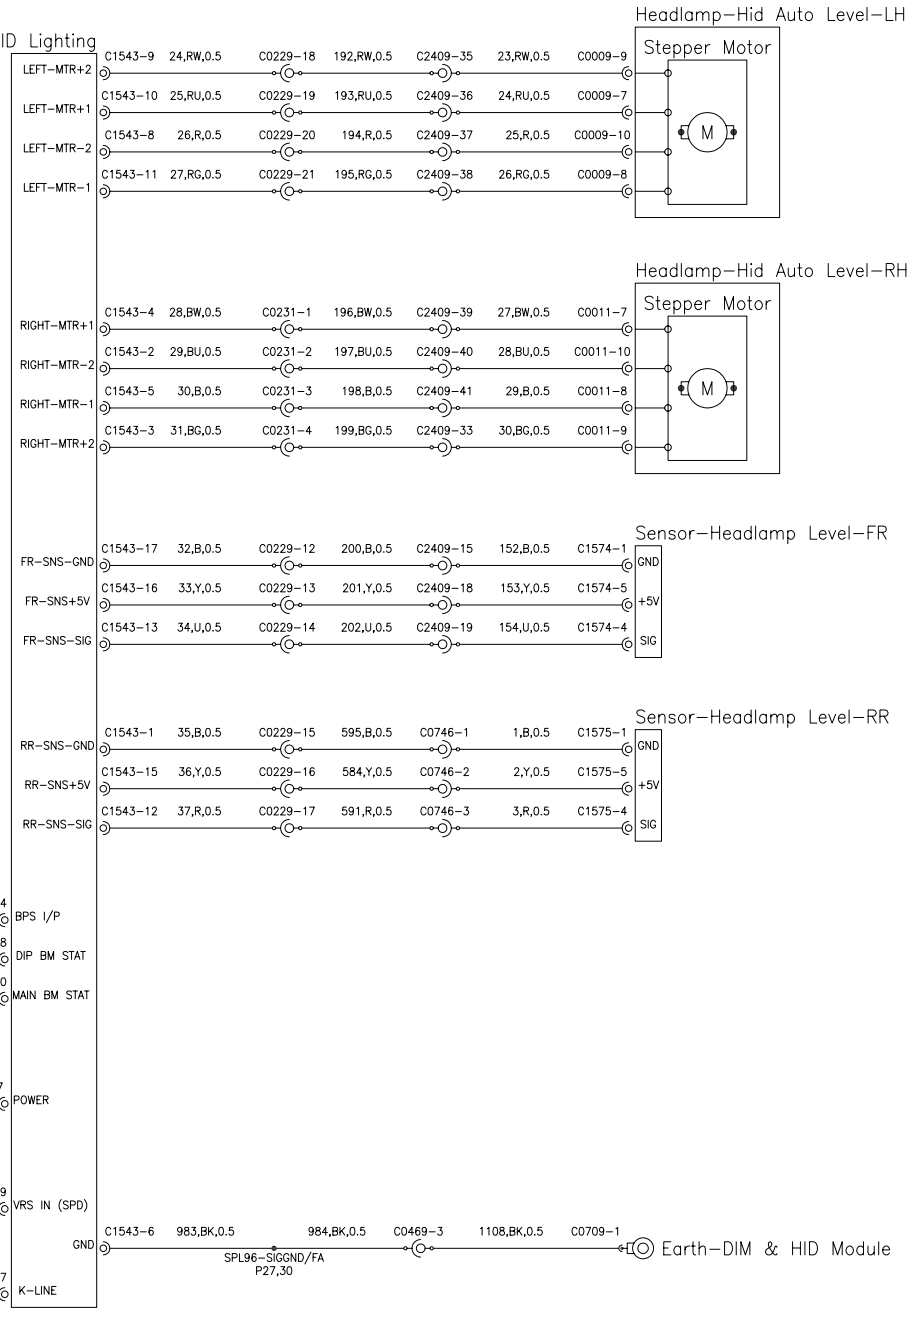

Module-HID Lighting

30
OF 61

DRAWN BY AP
DATE 13-07-07

TITLE EXTERIOR LIGHTING
SUB-SYSTEM TITLE HEADLAMP LEVELLING ECU

PROJECT VH105/35
BUILD IB

CPSC 00.06.51
REV LEVEL 1

AML DRG No. 8G43-14T400-AA