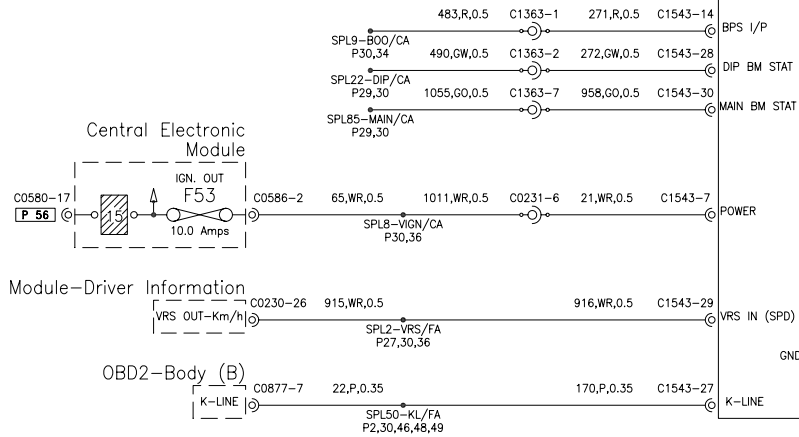

Module-HID Lighting

30
OF 61

DRAWN BY AP
DATE 13-07-07

TITLE EXTERIOR LIGHTING
SUB-SYSTEM TITLE HEADLAMP LEVELLING ECU

PROJECT VH105/35
BUILD IB

CPSC 00.06.51
REV LEVEL 1

AML DRG No. 8G43-14T400-AA